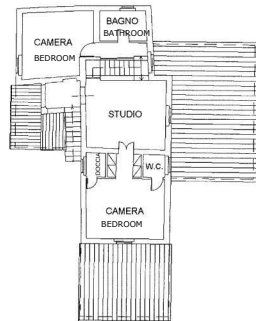

## PIANTA PIANO PRIMO

H = 1.80 - 2.15 ml.

## FIRST FLOOR

PARTICELLA 170

PARTICELLA 7

PARTICELLA 170

PIANTA PIANO PRIMO

H = 2.60 - 3.40 ml.

FIRST FLOOR

PARTICELLA 170

GROUND FLOOR  
PIANTA PIANO TERRA

H = 2.80 ml.